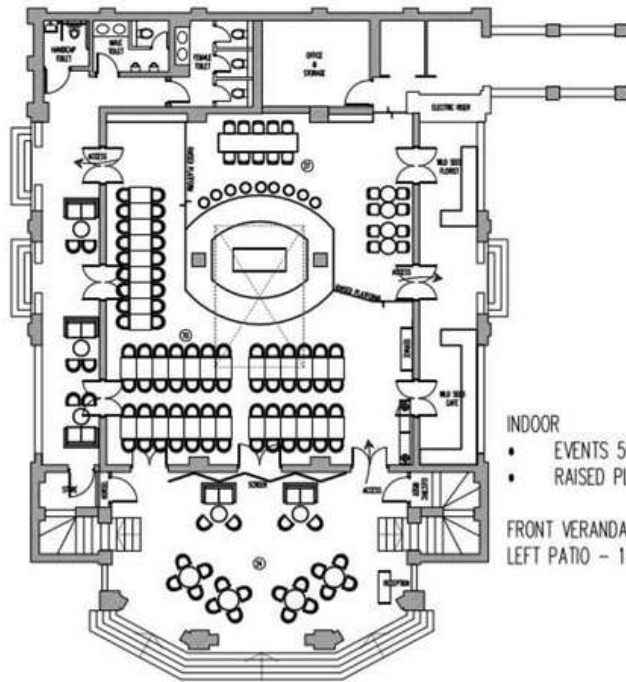

THE ALKAFF MANSION

Floor Plan

TXA INDOOR LEVEL 1

- INDOOR
- EVENTS 50 PAX
 - RAISED PLATFORM 27 PAX
- FRONT VERANDAH - 24 PAX
LEFT PATIO - 12 PAX

Floor Plan

UNA INDOOR LEVEL 2

222 PAX
Table size: 600mm x 1200mm
Tiffany chairs