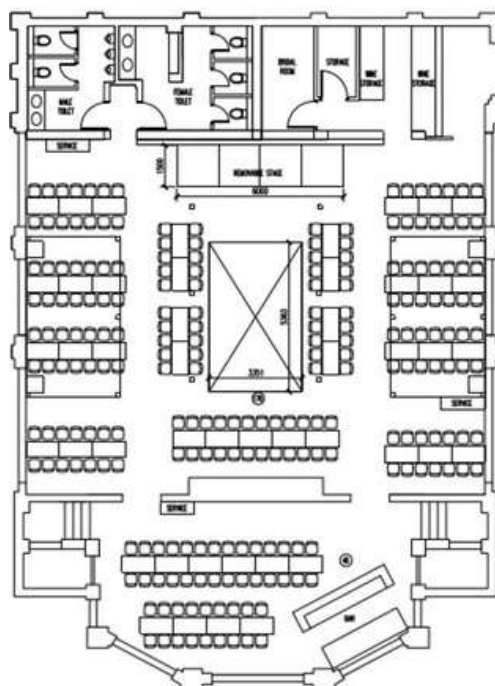

THE ALKAFF MANSION

Floor Plan

TXA INDOOR LEVEL 1

- INDOOR
- EVENTS 50 PAX
 - RAISED PLATFORM 27 PAX
- FRONT VERANDAH - 24 PAX
LEFT PATIO - 12 PAX

Floor Plan

UNA INDOOR LEVEL 2

222 PAX
Table size: 600mm x 1200mm
Tiffany chairs